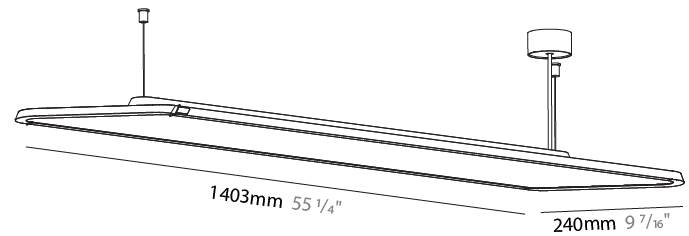

1. To build a product code in our configurator select the specify button on the base model # product page
2. To build a manual product code on this datasheet choose from the options listed below in blue font and add the suffix to the base model #

GENERAL

Series: Hadi
Subseries: Hadi-M Suspended
Brand: Prolicht
Division: Architectural
Mounting Type: Suspension
Mounting Location: Ceiling

PHYSICAL

Shape: Rectangle
Length (mm): 1403
Length (in): 55 1/4
Width (mm): 240
Width (in): 9 7/16
Height (mm): 48
Height (in): 1 7/8
Light Distribution: Direct / Indirect
Fixture Finish: SSR / BKV / CWI / CRY / HAB / UFT / ITA / RUA / FTG / MYG / LOD / PUS / FRO / FUP / KIA / POP / BLS / SPG / MEY / GOH / GUM / CHC / COM / ABZ / JAG / OBR / MOS / ROR
Fixture Material: Extruded Aluminum / Steel
Cable Details: 2,000mm / 6,000mm Transparent Cable

ELECTRICAL

Lamp Type: LED (Zhaga Standard)
Input Wattage (W): 68.5
Total Output Wattage (W): 61.8
Dimming: Non-Dimmable
Driver Included: No
Driver Location: Integrated
Driver Type: Constant Current - Universal
Driver Class: Class 2
Input Voltage (V): 120 - 277
Upon Request: 0-10V Dimming

LED

Color Temperature (°K): 3000 / 3500 / 4000
Max. Delivered Lumen (lm): 6879 / 6863 / 7003
Nominal Lumen (lm): 8606 / 8687 / 8762
CRI: >90 CRI
Lamp Life (hrs): 50000

OPTICAL

RATINGS AND CERTIFICATIONS

Certified By: Certified for North American Standards
IP rating: IP20